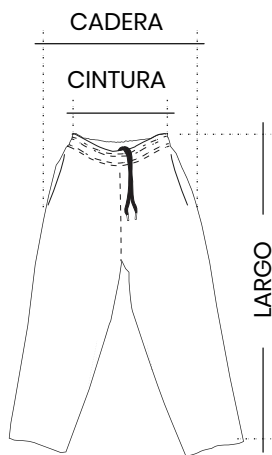

TABLA DE MEDIDAS

PANTALONES

TOLERANCIA +/- 1 a 2 cms

TALLA	XS	S	M	L	XL	XXL
LARGO (CM)	101	103	105	107	109	111
CINTURA (CM)	64-88	66-92	74-96	76-102	80-110	84-114
CADERA (CM)	100	108	116	124	132	140

FILIPINAS

PESO/ALTURA	160 cm	165 cm	170 cm	175 cm	180 cm	185 cm	190 cm	195 cm
45 Kg	XS	XS	XS	S	M	L	/	/
50 Kg	XS	XS	XS	S	M	L	L	XL
55 Kg	XS	XS	XS	S	M	L	L	XL
60 Kg	XS	XS	S	M	M	L	L	XL
65 Kg	S	S	S	M	L	L	L	XL
70 Kg	S	S	M	M	L	L	XL	XXL
75 Kg	M	M	M	L	L	L	XL	XXL
80 Kg	M	M	L	L	XL	XL	XL	XXL
85 Kg	L	L	L	L	XL	XL	XXL	XXL
90 Kg	/	L	L	XL	XL	XXL	XXL	/
95 Kg	/	XL	XXL	XXL	XXL	/	/	/
100 Kg	/	XXL	XXL	/	/	/	/	/